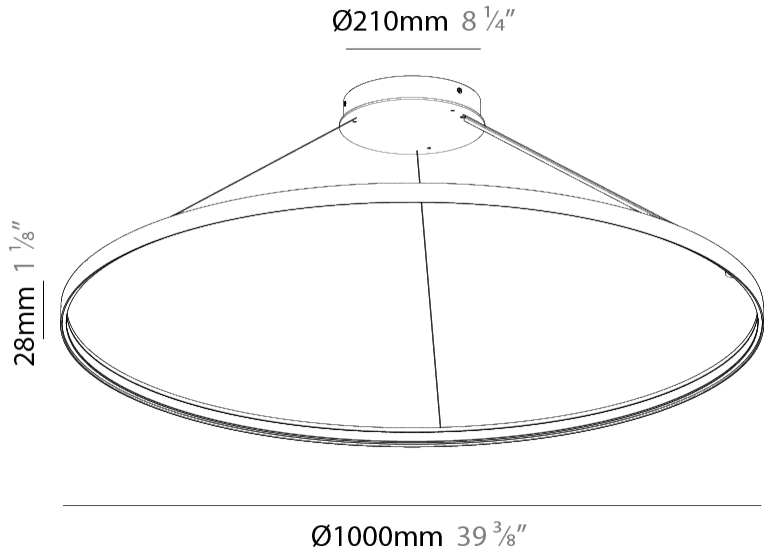

GENERAL

Series: Glorious Silhouette
Partner: Prolicht
Division: Architectural
Installation: Suspension
Product Type: Pendant
Mounting Location: Ceiling
Light Distribution: Direct

PHYSICAL

Shape: Round
Diameter (mm): 1000
Diameter (in): 39 ³/₈
Height (mm): 28
Height (in): 1 ¹/₈
Max. Overall Height (mm): 4028
Max. Overall Height (in): 158 ⁹/₁₆
Weight (kg): 1.0
Diffuser: PMMA - Opal
Fixture Finish: SSR / BKV / CWI / CRY / HAB / UFT / ITA / RUA / FTG / MYG / LOD / PUS / FRO / FUP / KIA / POP / BLS / SPG / MEY / GOH / CHC / COM / ABZ / JAG / OBR / MOS / ROR
Accent Finish: CHR / BLK
Fixture Material: PMMA / Aluminum
Cable Details: 4000mm / 157 1/2" Cable - Black or Chrome

ELECTRICAL

Lamp Type: LED (Zhaga Standard)
Input Wattage (W): 41
Total Output Wattage (W): 37.3
Dimming: Non-Dimming / 0-10V Dimming / Phase Dimming / DALI Dimming / MATTER Dimming
Driver Included: Yes
Driver Location: Integrated
Driver Type: Constant Current - Universal
Driver Class: Class 2
Input Voltage (V): 120 - 277
Constant Current (MA): 1550mA

LED

Color Temperature (°K): 2700 / 3000
Max. Delivered Lumen (lm): 2771 / 2379
Nominal Lumen (lm): 3916 / 4102
CRI: >80 CRI
Lamp Life (hrs): 50000

OPTICAL

RATINGS AND CERTIFICATIONS

Certified By: Certified for North American Standards
IP rating: IP20

PROJECT
TYPE
SPECIFIER
QUANTITY
DATE